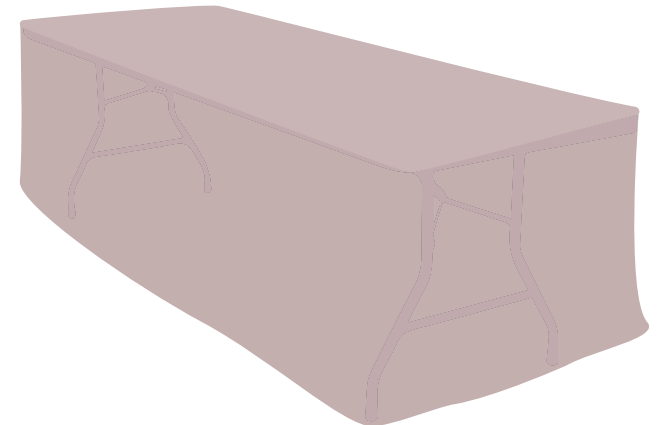

### 72" ROUND TABLE

**90" Round Table Cloth**  
9 inch drop  
21 inches from the floor

**120" Round Table Cloth**  
24 inch drop  
6 inches from the floor

**132" Round Table Cloth**  
30 inch drop  
0 inches from the floor

## LINEN SIZES

### 6' BANQUET TABLE

**60x120" Rectangle Table Cloth**  
15 inch knee drop | 24 inch drop  
15 inches from the floor | 6 inches from the floor

**90x156" Rectangle Table Cloth**  
30 inch drop  
6 inch puddles on floor

### 8' BANQUET TABLE

**60x120" Rectangle Table Cloth**  
12 inch drop  
18 inches from the floor

**90x156" Rectangle Table Cloth**  
30 inch drop  
0 inches from the floor